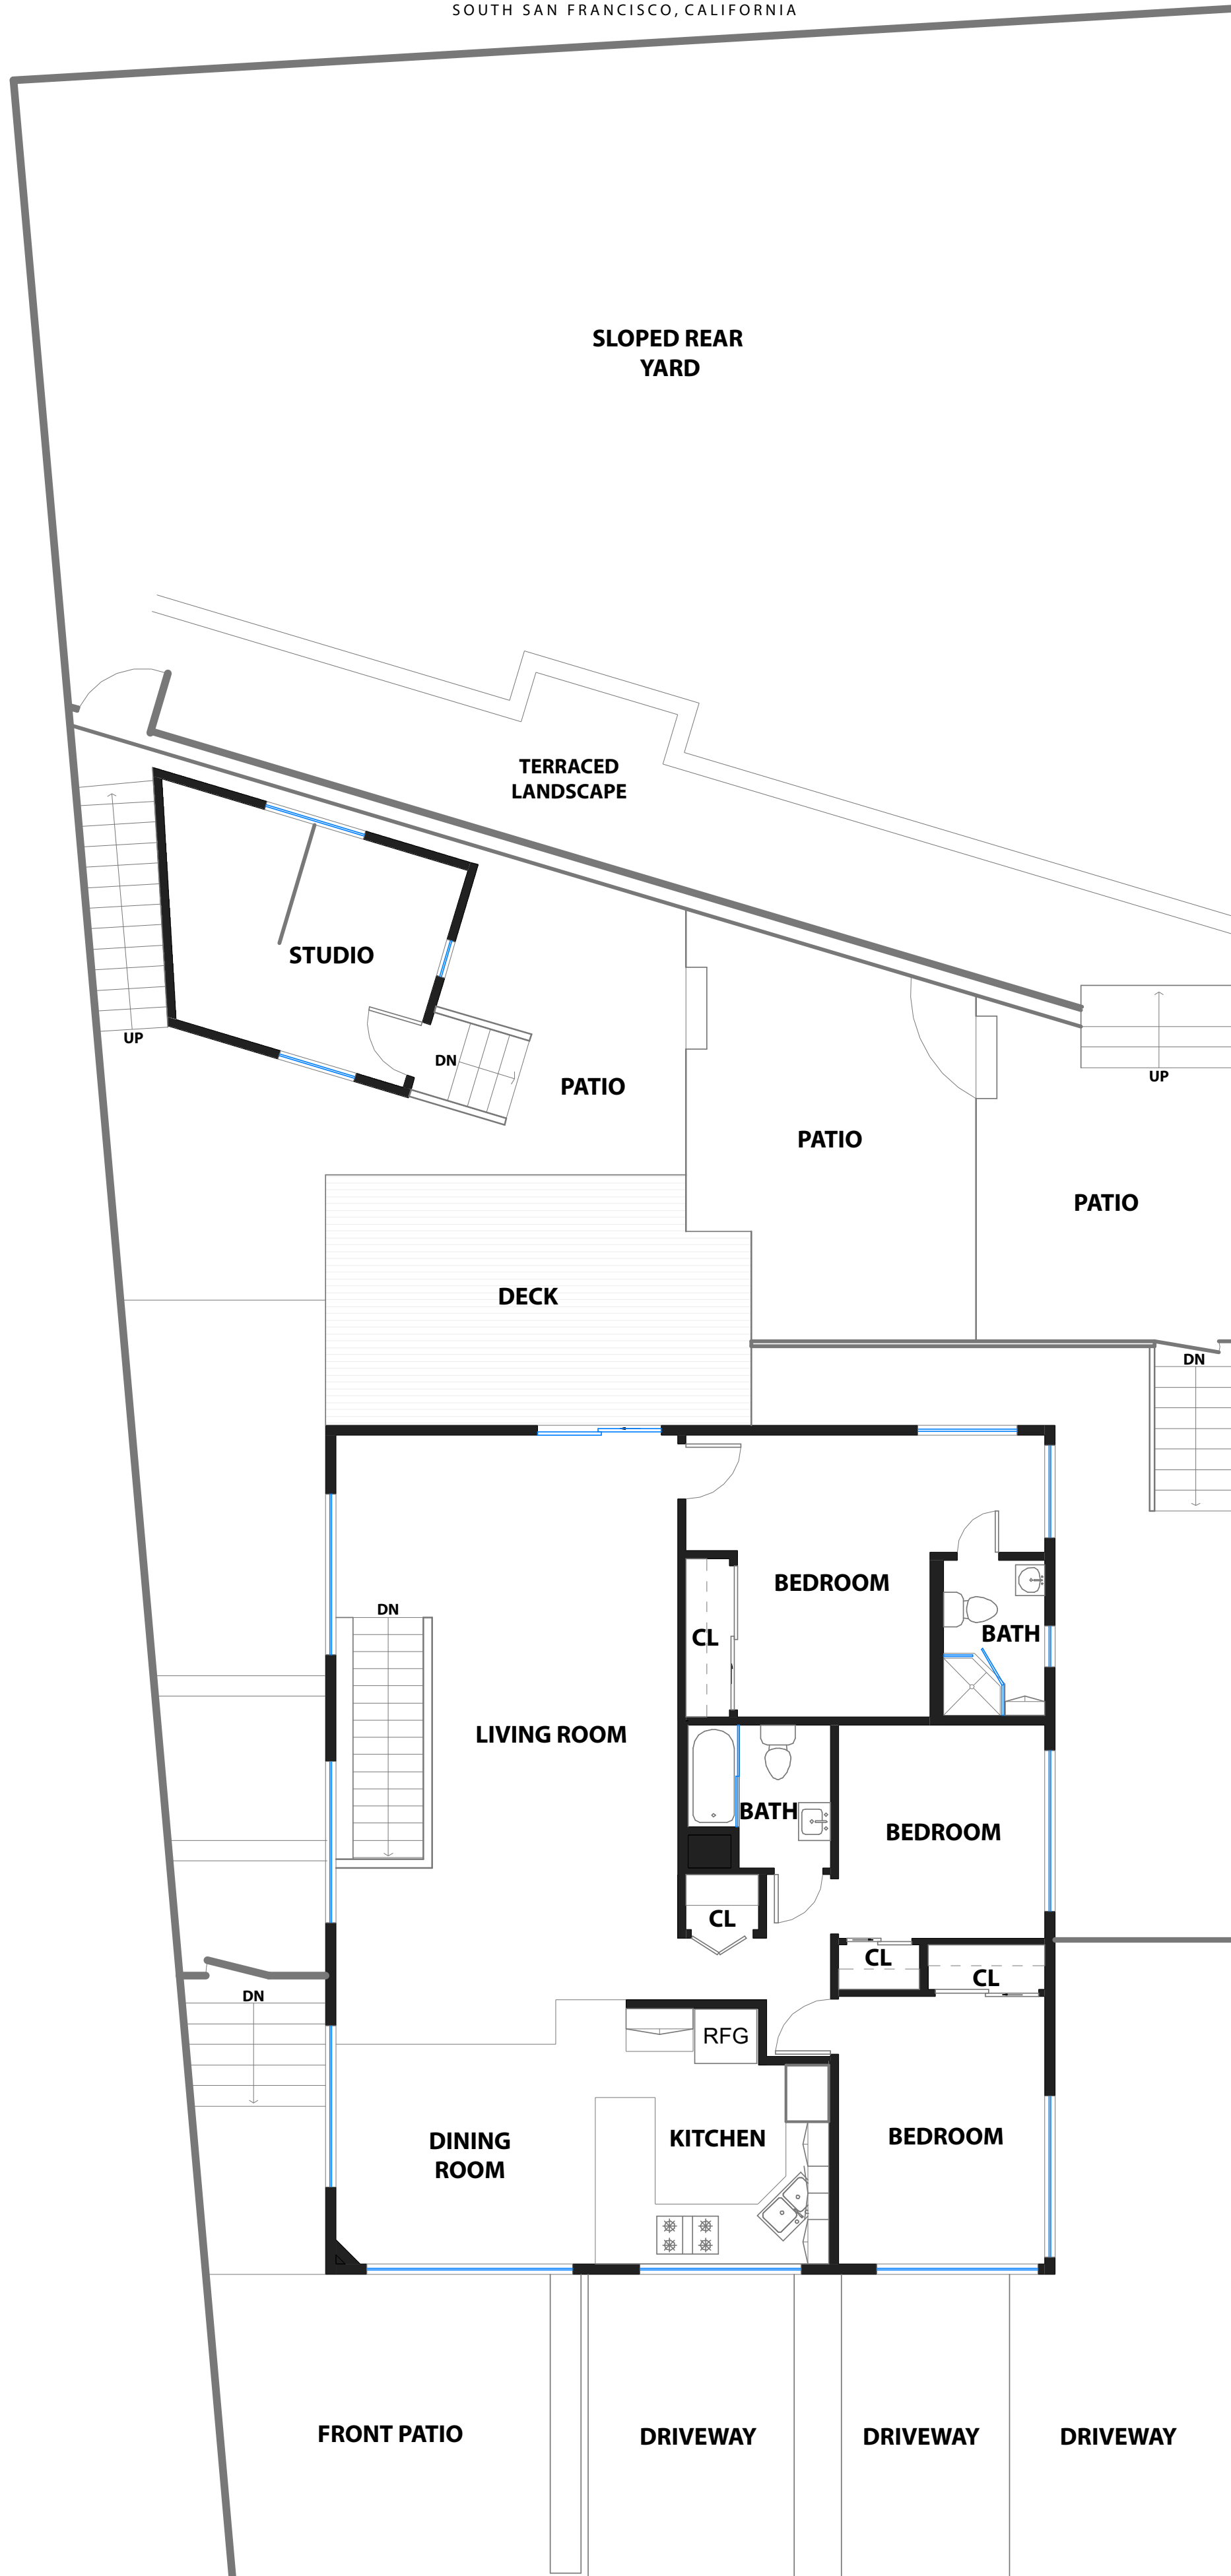

# 649 ASH AVENUE

SOUTH SAN FRANCISCO, CALIFORNIA

**MAIN LEVEL**

**LOWER LEVEL**

RENDERING BY OPEN HOMES PHOTOGRAPHY  
ALL MEASUREMENTS ARE APPROXIMATE. WHILE DEEMED RELIABLE, NO INFORMATION  
ON THESE FLOOR PLANS SHOULD BE RELIED UPON WITHOUT INDEPENDENT VERIFICATION.

# 649 ASH AVENUE

SOUTH SAN FRANCISCO, CALIFORNIA

## SITE

RENDERING BY OPEN HOMES PHOTOGRAPHY  
ALL MEASUREMENTS ARE APPROXIMATE. WHILE DEEMED RELIABLE, NO INFORMATION  
ON THESE FLOOR PLANS SHOULD BE RELIED UPON WITHOUT INDEPENDENT VERIFICATION.