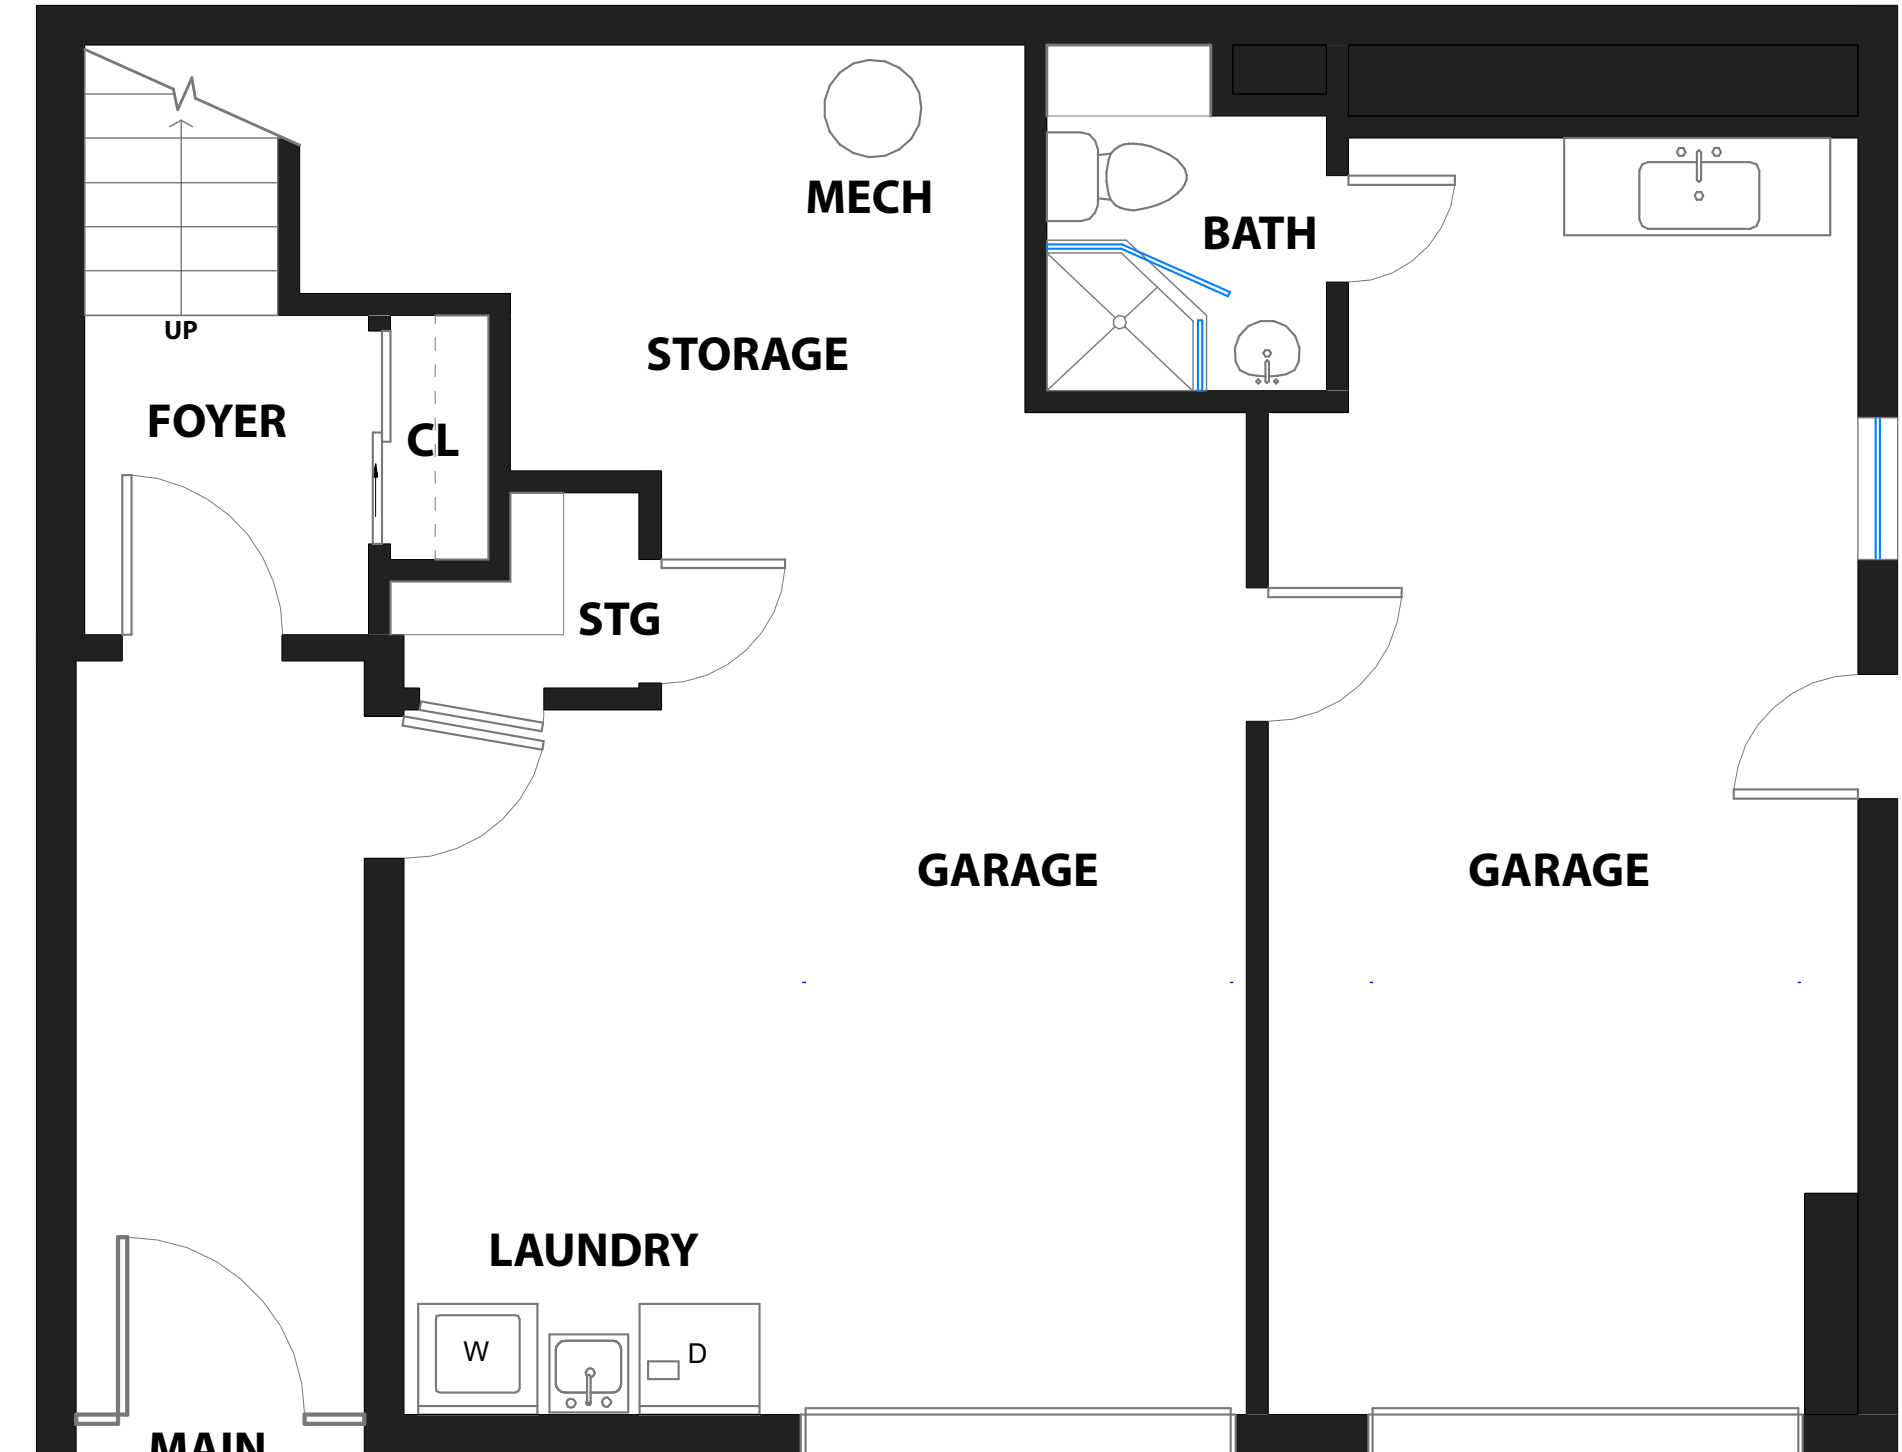

# 649 ASH AVENUE

SOUTH SAN FRANCISCO, CALIFORNIA

**MAIN LEVEL**

**LOWER LEVEL**

RENDERING BY OPEN HOMES PHOTOGRAPHY  
ALL MEASUREMENTS ARE APPROXIMATE. WHILE DEEMED RELIABLE, NO INFORMATION  
ON THESE FLOOR PLANS SHOULD BE RELIED UPON WITHOUT INDEPENDENT VERIFICATION.

## SITE

RENDERING BY OPEN HOMES PHOTOGRAPHY  
ALL MEASUREMENTS ARE APPROXIMATE. WHILE DEEMED RELIABLE, NO INFORMATION  
ON THESE FLOOR PLANS SHOULD BE RELIED UPON WITHOUT INDEPENDENT VERIFICATION.